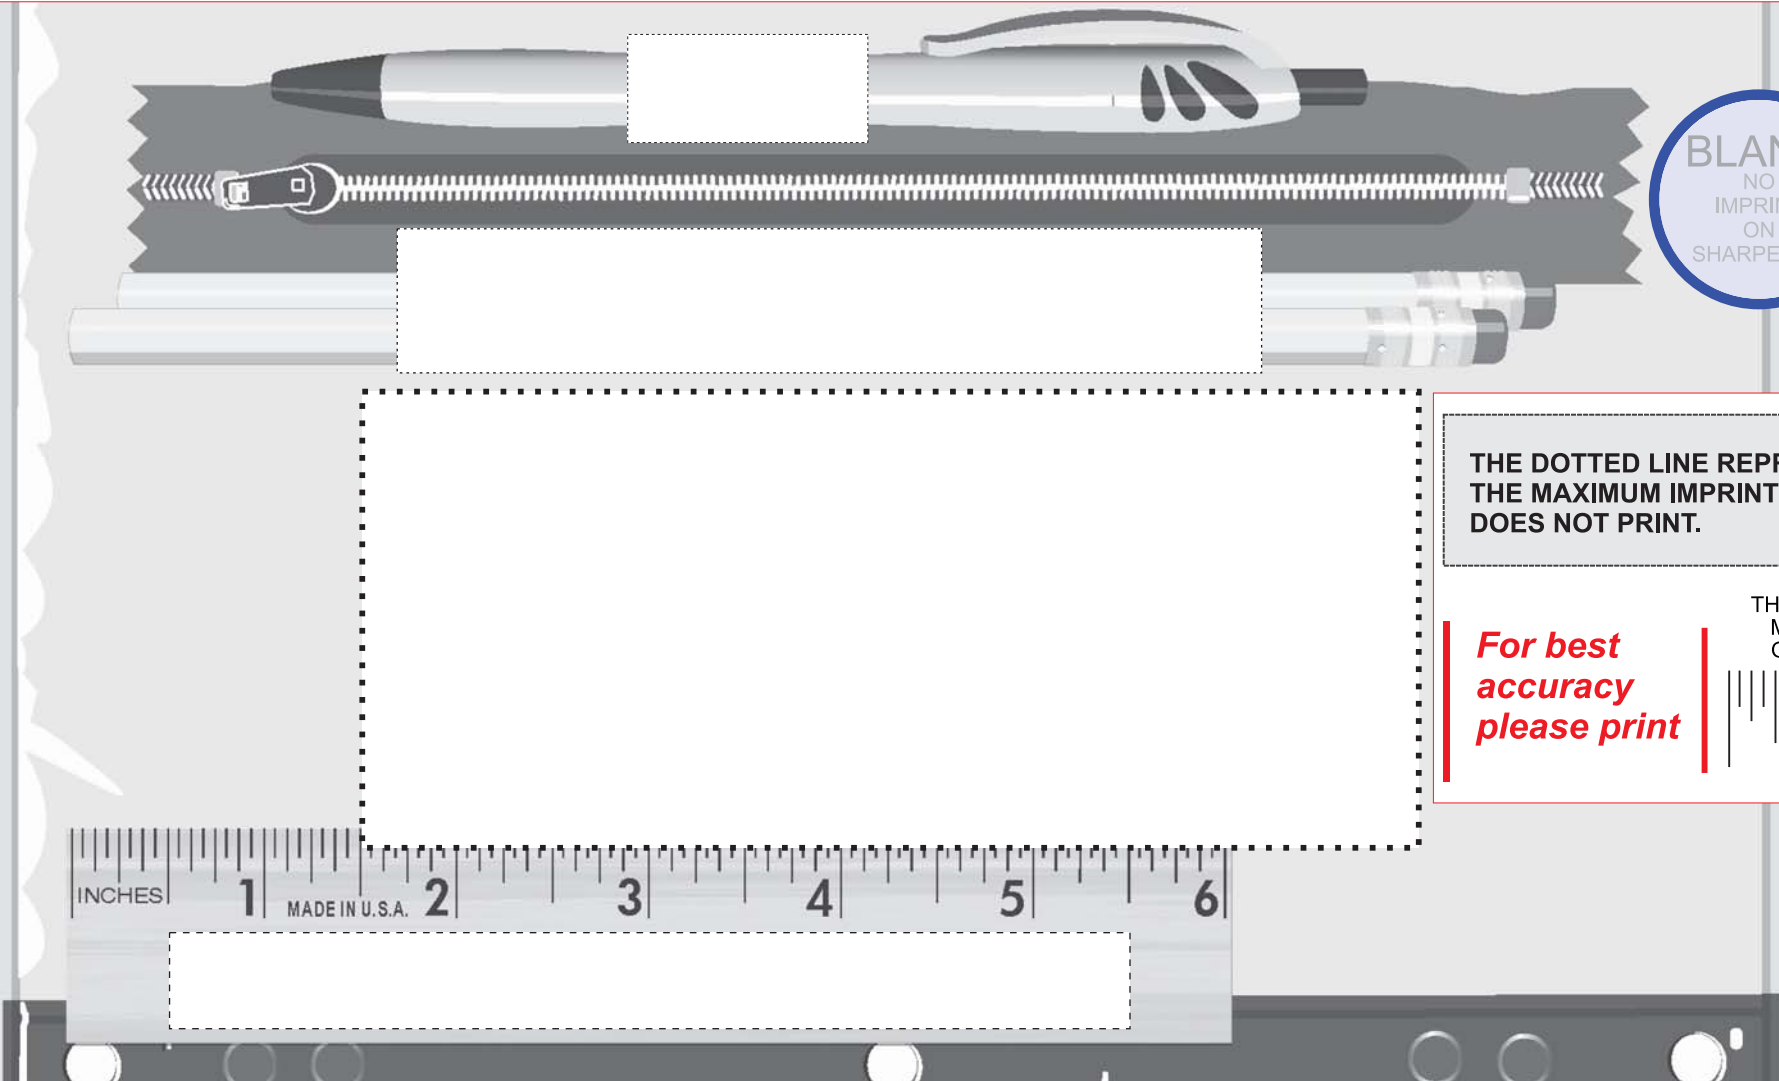

Item number: 05011
Item description:
Colored Translucent
School Kits

Please be mindful that any type smaller than 6 pt. may not print well.
If your art contains letters smaller than this size, and the proof is approved, we are not responsible for poor imprint quality.

(6 pt.)

BLANK
NO
IMPRINT
ON
SHARPENER

THE DOTTED LINE REPRESENTS
THE MAXIMUM IMPRINT AREA. IT
DOES NOT PRINT.

*For best
accuracy
please print*

THIS SHOULD
MEASURE
ONE INCH

Thank you for your business!